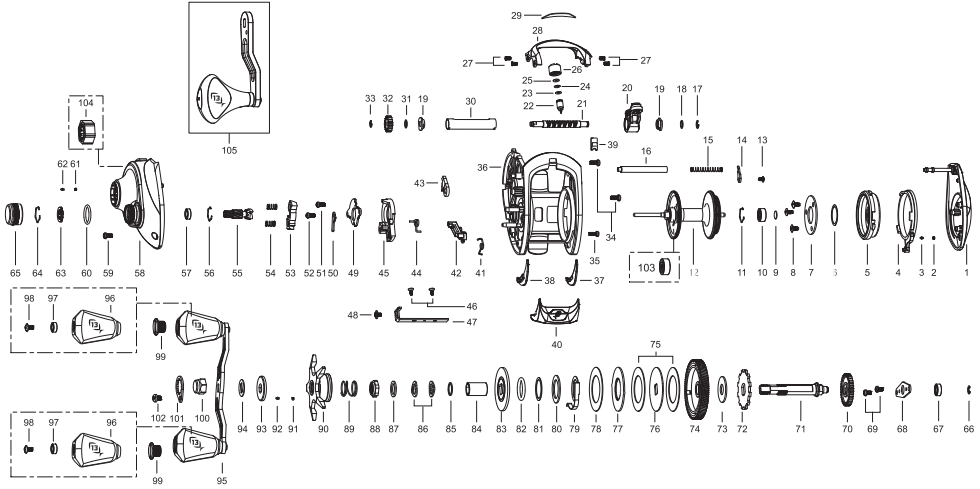

*SPARE POWER HANDLE ASSEMBLY

Key No.	Part No.	Part Name
1	5K347803	PALM SIDE COVER
2	5K274701	COIL SPRING
3	6K979701	PIN
4	5K347901	LOCK LEVER
5	5K343901	SPOOL COVER ASSEMBLY
6	63759703	WASHER
7	5K344201	PLATE
8	6K494001	SCREW
9	6K164605	WASHER
10	6K474508	CR BALL BEARING
11	6K468301	RING
12	TS111-17-LH	COMPLETE SPOOL ASSEMBLY (INCLUDES CR BALL BEARING)
13	6K797205	SCREW
14	5K314601	PLATE
15	5K314501	COIL SPRING
16	5K340301	PILLAR POST
17	63205901	RETAINER
18	6K161802	WASHER
19	5K028501	BUSH
20	5K339801	LEVEL WIND ASSEMBLY
21	5K340101	WORM SHAFT
22	6K256505	LEVEL WIND PIN
23	6K148901	WASHER
24	6K148803	WASHER
25	6K148804	WASHER
26	TS5-17	LINE GUIDE CAP
27	5K047705	SCREW
28	5K347101	FRONT SUPPORT
29	5K487307	NAME PLATE
30	5K515601	PIPE
31	6K161802	WASHER
32	5K340201	WORM PINION
33	6B339801	RETAINER
34	63511014	SCREW
35	5K092306	SCREW
36	5K3466A1	FRAME
37	5K339201	PAD-A
38	5K339301	PAD-B
39	5K498601	HOOK KEEPER
40	5K340404	THUMB BAR ASSEMBLY
41	5K346801	SPRING
42	5K346701	KICK LEVER
43	5K214503	STOPPER ASSEMBLY
44	5K347001	SPRING
45	5K346901	CLUTCH CAM
46	6K395601	TAP SCREW
47	5K340801	CLUTCH LINK
48	6K723504	SCREW
49	5K341001	CAM PLATE
50	5K339601	KICK LEVER PLATE
51	5K092305	SCREW
52	5K047701	SCREW
53	5K347201	CLUTCH
54	6K942501	COIL SPRING
55	5K344502	PINION
56	6K170701	RING
57	6K304004	CR BALL BEARING
58	5K347305	GEAR SIDE COVER ASSEMBLY (ONE WAY CLUTCH)
59	63508919	SCREW